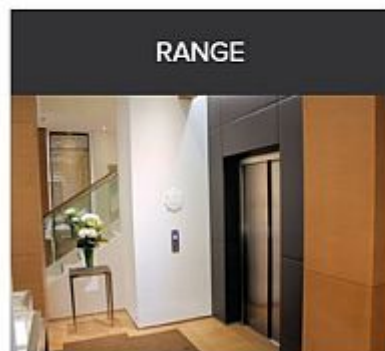

RANGE

Feedback

We love to hear what our customers think. If you have any feedback on any of the above stories, or would simply like to tell us about your Lift Shop lift experience or project, please contact us.

Follow on Twitter Like us on Facebook

Bernard Edwards
Group Sales and Marketing Manager

T: 02 9666 3939

F: 02 9666 3949

M: 0410 600 881

W: www.liftshop.com.au

W: www.elevatorboutique.com

A: 1 / 75 Corish Circle Eastgardens NSW 2036

Showrooms: Sydney | Melbourne | Brisbane | Perth | Los Angeles