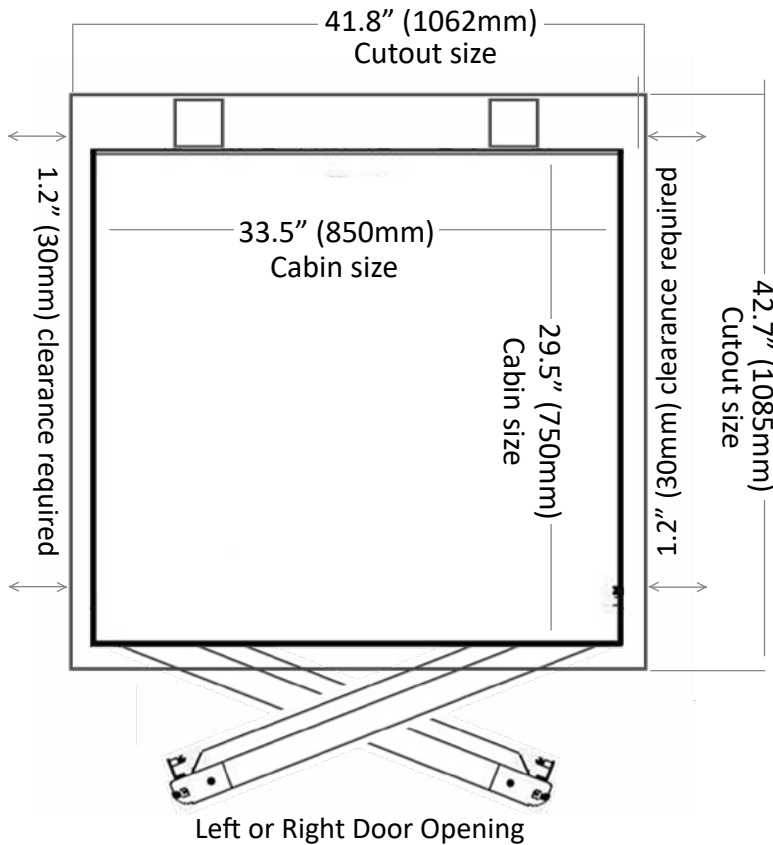

## Plan View

## Top Floor Section View

## Construction Details

- Pit depth No pit required
- Headroom 94.5" (2400mm) - allow 3.9" (100mm) extra for high speed
- Power supply Single phase 230 V 50/60 Hz, 20A Location to be agreed

## Specifications

- Person capacity 3 persons / 562.2lbs (255kg)
- Cabin height 74.8" (1900mm)
- Door width 33.5" (850mm)
- Speed 15.7 - 29.5fpm (0.08 - 0.15m/s)
- Maximum travel 165.4" (4200mm)
- Maximum floors 2
- Compliance EN81-41
- Safety Sensors top and bottom of cabin
- Large selection of colours available