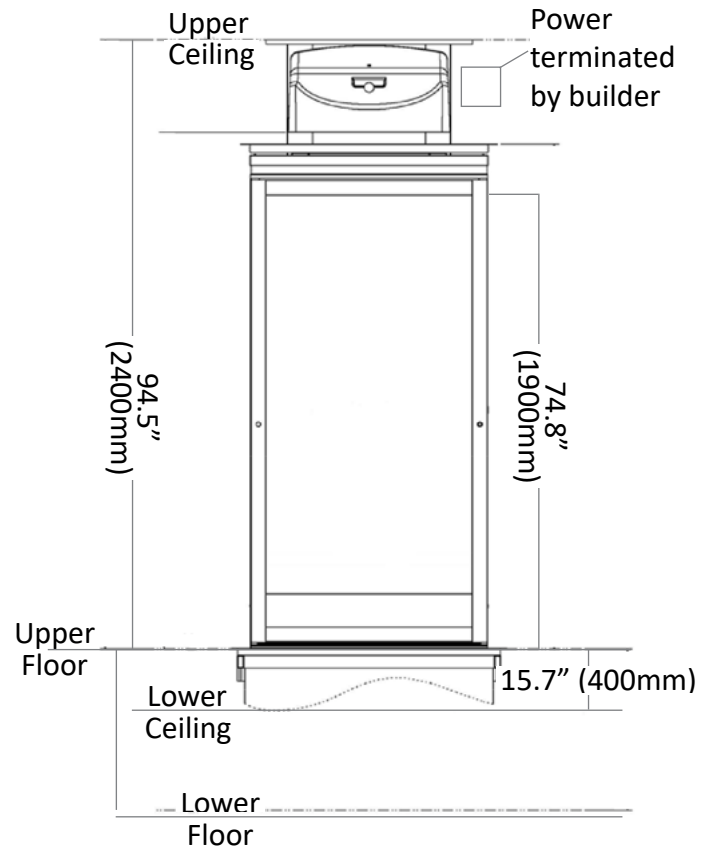

Top Floor Section View