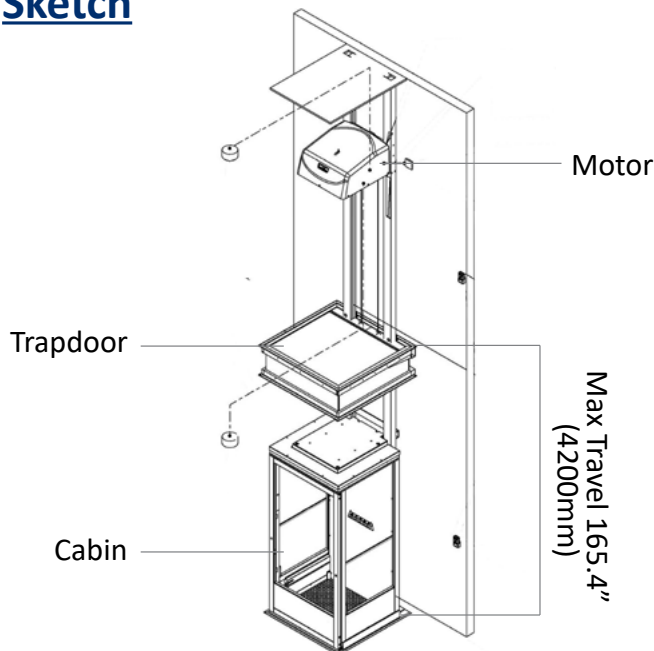

Sketch

Construction Details

- Pit depth No pit required
- Headroom 94.5" (2400mm) - allow 3.9" (100mm) extra for high speed
- Power supply Single phase 230 V 50/60 Hz, 20A Location to be agreed

Specifications

- Person capacity 3 persons / 562.2lbs (255kg)
- Cabin height 74.8" (1900mm)
- Door width 33.5" (850mm)
- Speed 15.7 - 29.5fpm (0.08 - 0.15m/s)
- Maximum travel 165.4" (4200mm)
- Maximum floors 2
- Compliance EN81-41
- Safety Sensors top and bottom of cabin
- Large selection of colours available